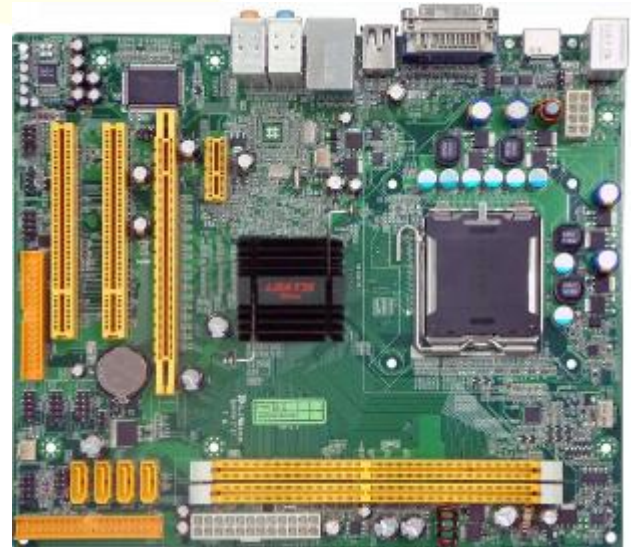

INTEL Powered Home Entertainment Solutions

IN73M2-PHG-VT Micro ATX Motherboard Series

Intel Quad Core / PCI-E x16 / 1333 MHz FSB / 4 GB RAM / HDMI
8-CH HD Audio

Overview

- Supports Intel Core 2 Quad processor (65nm & 90nm)
- Supports up to 1333 MHz FSB
- Supports PCI Express x16 for ultimate GPU computing performance
- Supports 4 Serial ATA2 Devices with RAID functions
- Dual Channel DDR2 expandable up to 4 GB
- Azalia 8-Channel HD Audio CODEC
- DVI Support
- HDMI Support
- CPU Thermal Throttling to protect CPU from overheating.
- CPU Vcore 7-Shift allows CPU voltage to be adjusted for over-clocking.
- Windows Vista Premium Capable

HDMI™
HIGH-DEFINITION MULTIMEDIA INTERFACE

Specifications

Form Factor	Micro ATX 24.5cm x 20.5cm
CPU	Supports Intel Pentium 4, Celeron D, Pentium D, Core 2 Duo, and Core 2 Quad Socket type: 775
Memory	2 * Dual Channel 240-pin DIMM Sockets for unbuffered DDR2 800 SDRAM up to 4 GB
Chipset	Nvidia Geforce 7100/nForce 630i (MCP73PV)
PCI enhanced IDE	2 * Ultra DMA 133 / 100 / 66 / 33 IDE Devices Support
Serial ATA Interface	4 * Serial ATA2 Devices Support with RAID functions
Audio Interface	Realtek ALC883 8-Channel Azalia HD Audio CODEC
Video	Nvidia Geforce 7100/nforce 630i up to 256MB shared video memory
LAN Interface	Realtek RTL8211B Gigabit LAN PHY
Extended Interface	2 * 32-bit PCI Slot 1 * PCI Express x16 1 * PCI Express x1
Internal I/O Port	3 * High Speed USB Connectors @ 480 M-bit / s for 6 USB 2.0 Ports CPU / Chassis Fan Connectors 1 * 12V 8-pin ATX Power Connector and 1 * 24-pin ATX Power Connector CD / AUX Audio in 1 * Serial Port Header
External I/O Port	4 * High Speed USB Connectors @ 480 Mbit / s 1 * PS/2 Mouse & 1 * PS/2 Keyboard 1 * RJ45 Connector 1 * Audio I/O 1 * VGA Port 1 * DVI Port 1 * HDMI Port
BIOS	Award 8 MB Flash ROM
Power Requirement	Standard 24-Pin ATX Power supply