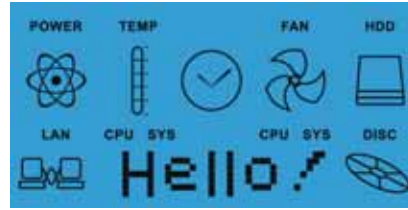

# MiniQ MagicTwin 2-User

LCD Display Module

## Specifications

Model No.	MiniQ 860TWIN	MiniQ 435TWIN	MiniQ 765TWIN
<b>Feature</b>	MagicTwin 2-User	MagicTwin 2-User	MagicTwin 2-User
<b>Motherboard</b>	865GF	P4MDF	NF18GFC R1
Chipset	Intel 865G + ICH5	VIA P4M266A + 8235	nForce2 IGP + MCP
CPU Type	P4 Socket-478	P4 Socket-478	AMD Socket-A
FSB	800 MHz	533 MHz	400 MHz
Memory Socket	2 x Dual DDR400	2 x DDR266	2 x Dual DDR333
Integrated GFX	Yes	Yes	Yes
<b>Power Supply</b>	230W	230W	230W
<b>Drive Bay</b>	5.25" x 1, 3.5" x 2	5.25" x 1, 3.5" x 2	5.25" x 1, 3.5" x 2
<b>Front Panel</b>	Silver + White Deco	Silver	Silver + Black Deco
Power Button	Yes	Yes	Yes
Reset Button	Yes	Yes	Yes
LED	-	Power, HDD	-
LCD Display	Power, HDD, LAN	-	Power, HDD, LAN
	DVD, Health, IR	-	DVD, Health, IR
Audio Port	MIC / Earphone	MIC / Earphone	MIC / Earphone
USB 2.0 Port	2	2	2
SPDIF-in	Yes	Yes	Yes
1394 Port	2	No	2
<b>Back Panel Connector</b>			
PS/2 Mouse	1	1	1
PS/2 Keyboard	1	1	1
Parallel Port	1	1	1
Serial Port	2	2	2
USB 2.0 Port	4	4	2
VGA Connector	1	1	1
RJ45 LAN Port	1	1	1
Audio Port	Yes	Yes	Yes
SPDIF-out	Yes	Yes	Yes
<b>Slot Onboard</b>	1 x PCI, 1 x AGP 8X	1 x PCI, 1 x AGP 4X	1 x PCI, 1 x AGP 8X
<b>Storage System</b>			
ATA / SATA	2 / 2	2 / 0	2 / 0
<b>Remote Control</b>	Yes (Trackball Type)	No	Yes (Trackball Type)
<b>Bezel Type</b>	New with LCM	Old	New with LCM