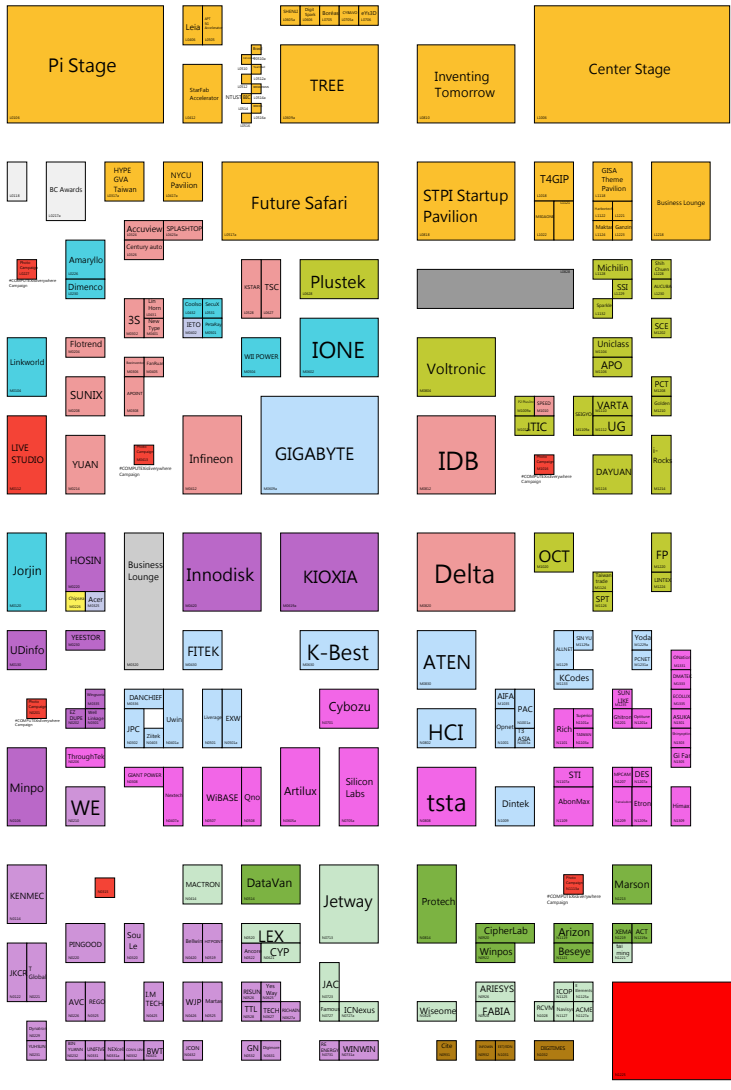

經貿一路  
Jingmao 1st Rd.

南港展覽館站  
MRT Nangang Exhibition Center Station

南港路一段  
Nangang Rd., Sec.1

台北南港展覽館1館  
Taipei Nangang Exhibition Center, Hall 1  
雲端展場平面圖  
Sky Dome Exhibition Hall Plan (4F)