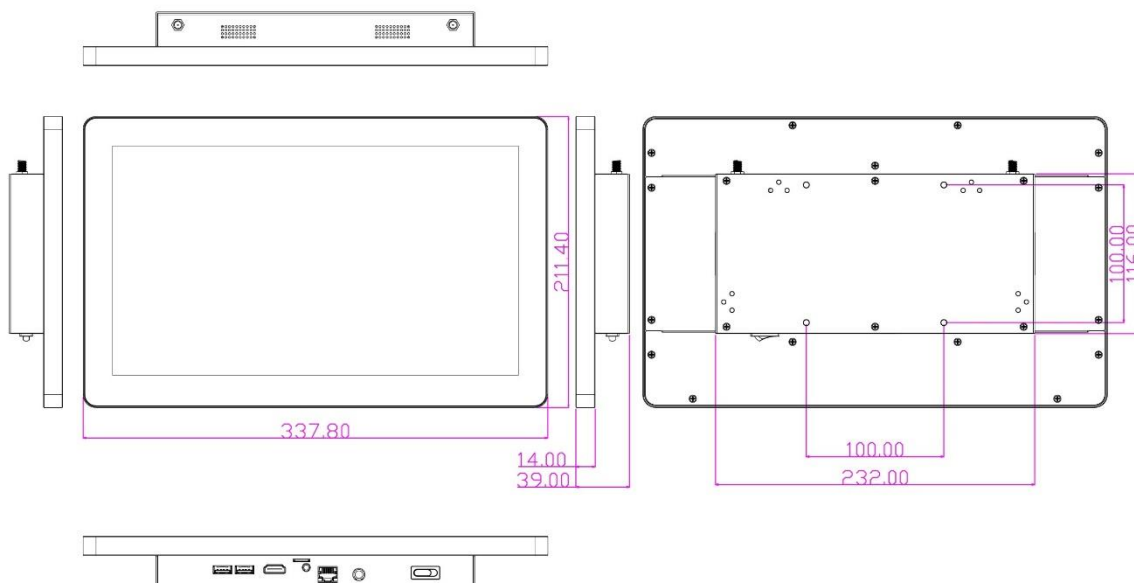

I/O Diagram

Mechanical Drawings (Unit = mm)

Specifications

Display

- IP65, NEMA 4 rugged protection, metal front bezel
- 13.3" With LED Backlight
- 300 nits Brightness (cd/m²)
- 262K display color
- 1920 x 1080 @ 60Hz resolution
- 170°/170° viewing angle (H/V)
- 0.153 x 0.153mm pixel pitch
- 16:10 aspect ratio
- 800:1 contrast ratio
- 35ms response time

Case

- Aluminum panel
- Iron case
- Black color
- Spray paint coating requirement

I/O Connector

- 2* USB2.0 (USB1 Co-lay OTG)
- 1* HDMI 1.4
- 1* AUDIO(Line-out +MIC)
- 1* Micro SD Socket
- 1* Power Button
- 1* GbE
- 9~36V DC jack

Expansion

1* Micro SD socket

Compliance

CE, FCC, IP65(Front)-Option

Temperature

- Operating: -10°C ~ 50°C
- Storage: -20°C ~ 60°C

Touch Screen

- Projected capacitive type
- 355.0 x 197.0mm ±0.3mm active range
- Transparency ≥ 85%
- Operating force ≤ 50g
- Surface Hardness ≥ 6H (ASTM D3363, pressure 1N/45°)

Power

9~36V DC-in

Dimensions

337.8 * 211.4 * 39.0mm

Safety

- Shock: 15G, 11ms duration
- Vibration: 5~500Hz/1 Grms

Warranty

2 Years Limited Warranty (Panel and Touch are only 1 Year Warranty)